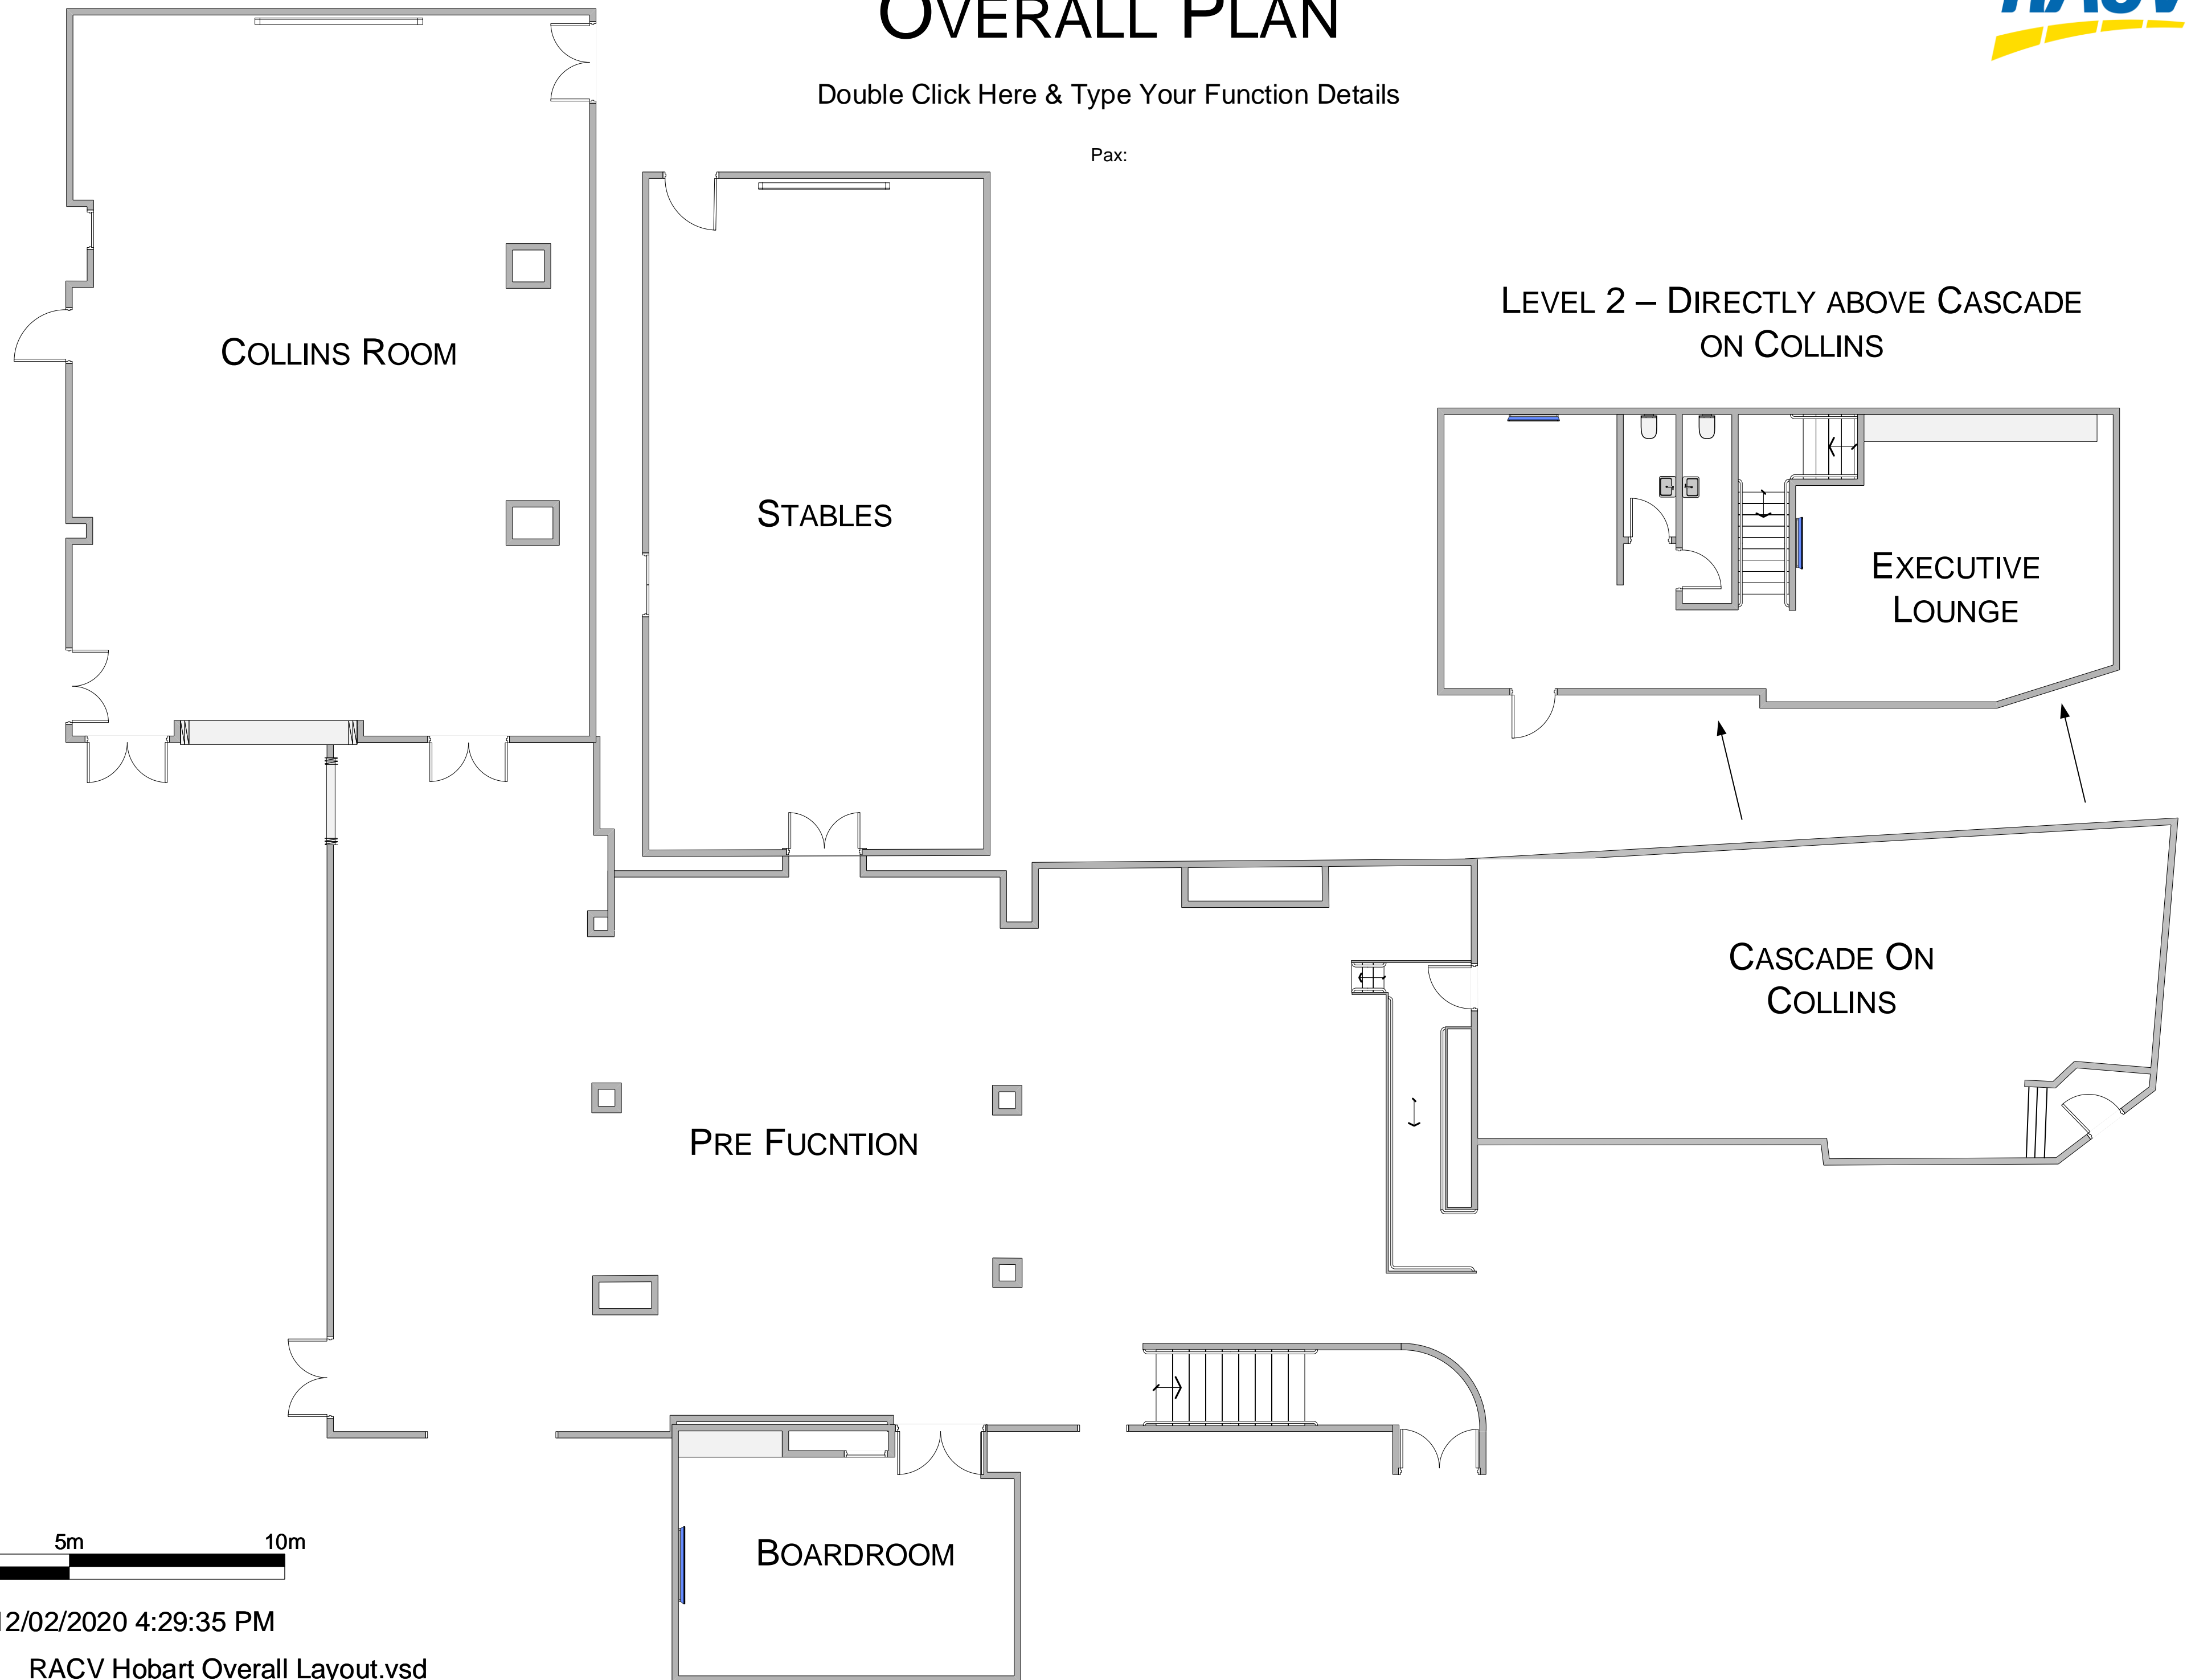

# OVERALL PLAN

Double Click Here & Type Your Function Details

Pax:

LEVEL 2 – DIRECTLY ABOVE CASCADE ON COLLINS

COLLINS ROOM

STABLES

EXECUTIVE LOUNGE

CASCADE ON COLLINS

PRE FUCNTION

BOARDROOM

Revised: 12/02/2020 4:29:35 PM

File Name: RACV Hobart Overall Layout.vsd